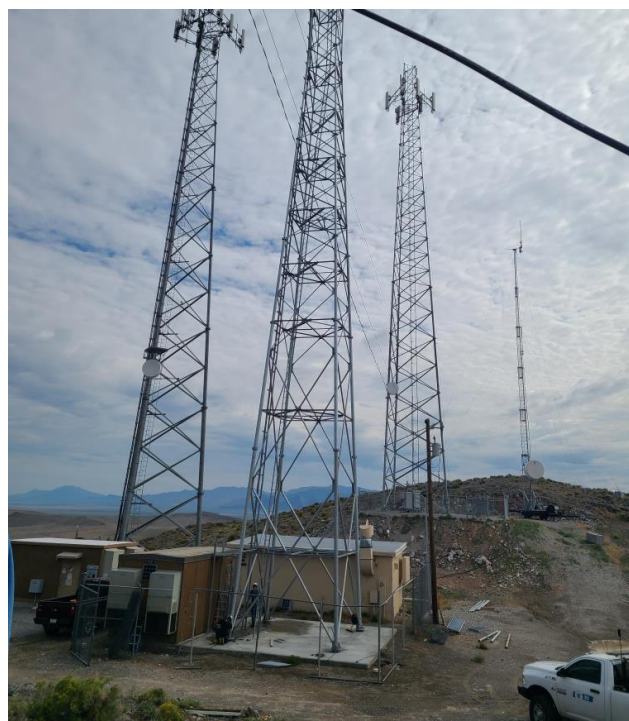

Marble Bluff Construction Status

- Communications on Wheels Installed
- Old Tower Removed
- New Tower Installed
- Building Installed
- Driveway Expanded